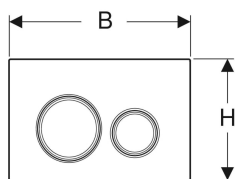

Geberit Sigma21 flush plate for dual flush, metal colour black chrome

Example image

Application purposes

- For flush actuation with Sigma concealed cisterns

Characteristics

- Front actuation

- Mounting plate, easy-to-clean coated
- Sound-absorbing actuator rods, tool-free fast adjustment

Technical data

Actuation force | < 20 N

Scope of delivery

- Mounting frame
- 2 distance bolts
- 2 actuator rods

Art. no.	Colour / surface	Material designation	B	H	T
115.651.SI.1	Base plate and design rings: black chrome Cover plate and buttons: white	Die-cast zinc / glass	24.6 cm	16.4 cm	1.4 cm
115.651.SJ.1	Base plate and design rings: black chrome Cover plate and buttons: black	Die-cast zinc / glass	24.6 cm	16.4 cm	1.4 cm
115.651.JM.1	Base plate and design rings: black chrome Cover plate and buttons: Mustang slate	Die-cast zinc / slate (natural product)	24.6 cm	16.4 cm	1.4 cm
115.651.JV.1	Base plate and design rings: black chrome Cover plate and buttons: concrete look	Die-cast zinc / ceramic	24.6 cm	16.4 cm	1.4 cm
115.651.JX.1	Base plate and design rings: black chrome Cover plate and buttons: black walnut	Die-cast zinc / wood (natural product)	24.6 cm	16.4 cm	1.4 cm
115.651.00.1	Base plate and design rings: black chrome Cover plate and buttons: customised	Die-cast zinc	24.6 cm	16.4 cm	1 cm